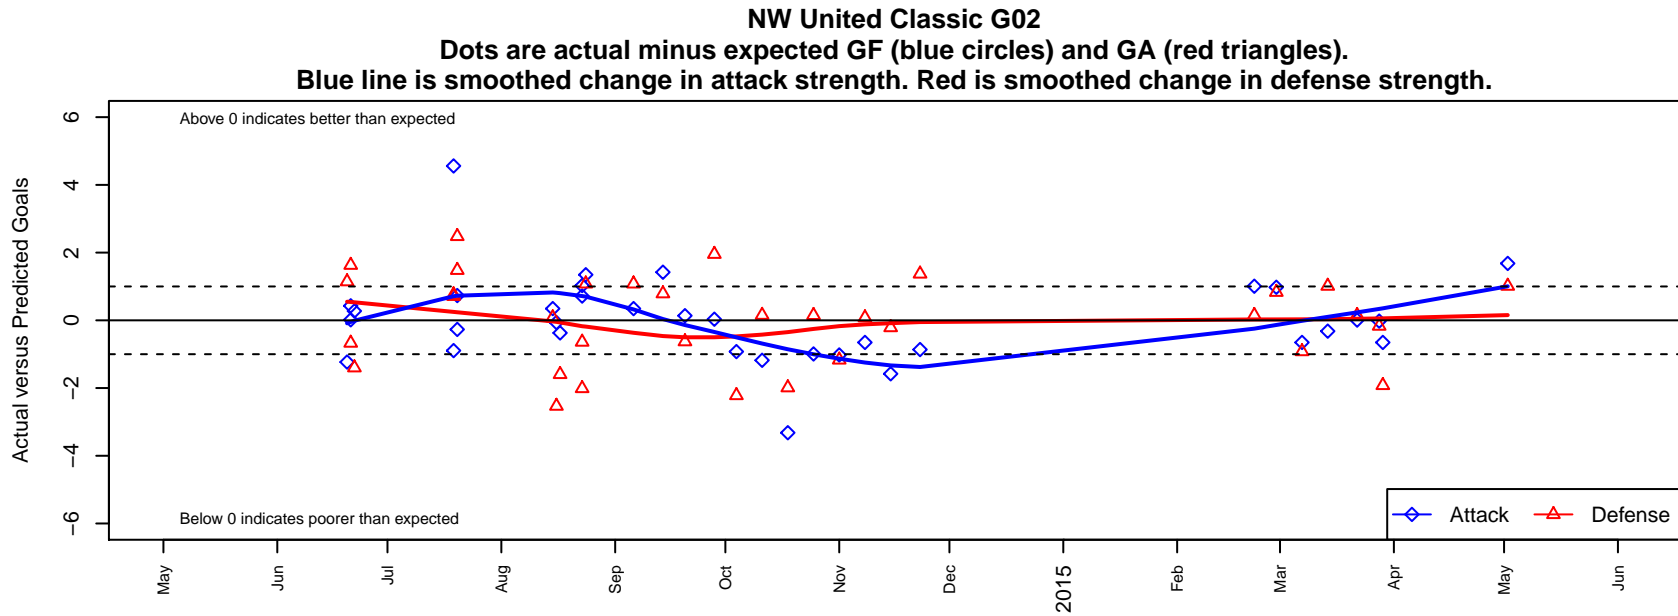

## NW United Classic G02

NW United FC  
 Burlington, WA  
 G02 total strength=326  
 attack=0.27 defense=0.14  
 fall league = PSPL Copa U12  
 spr league = Spr PSPL Copa U12  
 notes= Ortiz 2013, 2014

**attack and defense variance (black dot)  
relative to other teams  
and top 10 in region**

**attack and defense rating  
relative to others at age  
and all opponents in last 13 months**

**Performance relative to 13 month average**