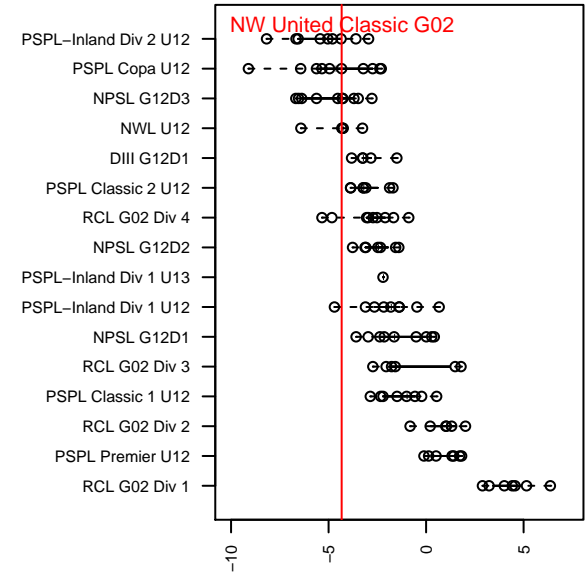

## NW United Classic G02

NW United FC  
 Burlington, WA  
 G02 total strength=326  
 attack=0.27 defense=0.14  
 fall league = PSPL Copa U12  
 spr league = Spr PSPL Copa U12  
 notes= Ortiz 2013, 2014

alt names used:  
 NW United GU12 Ortiz  
 Northwest United FC FC02 – Ortiz  
 NW UNITED FC02 ORTIZ  
 Northwest United FC FC02 – Ortiz  
 NW United Ortiz  
 NWU GU12 Classic

Venues played:  
 2014 Skagit Firecracker Silver U12  
 2014 KITG GU12 White  
 2014 Skagit Super Cup U12 Silver  
 2014 Xtreme Cup GU12  
 2014 PSPL Copa U12  
 2014 Spr PSPL Copa U12

**attack and defense variance (black dot)  
relative to other teams  
and top 10 in region**

**attack and defense rating  
relative to others at age  
and all opponents in last 13 months**

**Performance relative to 13 month average**