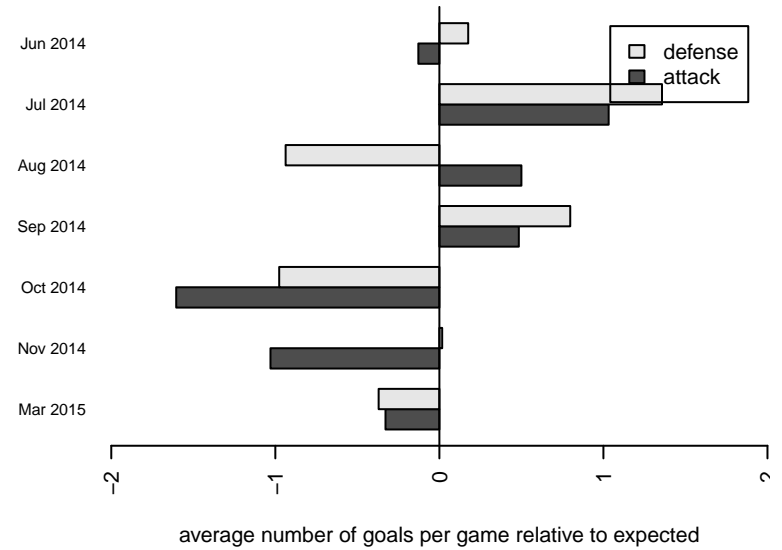

Performance relative to 13 month average