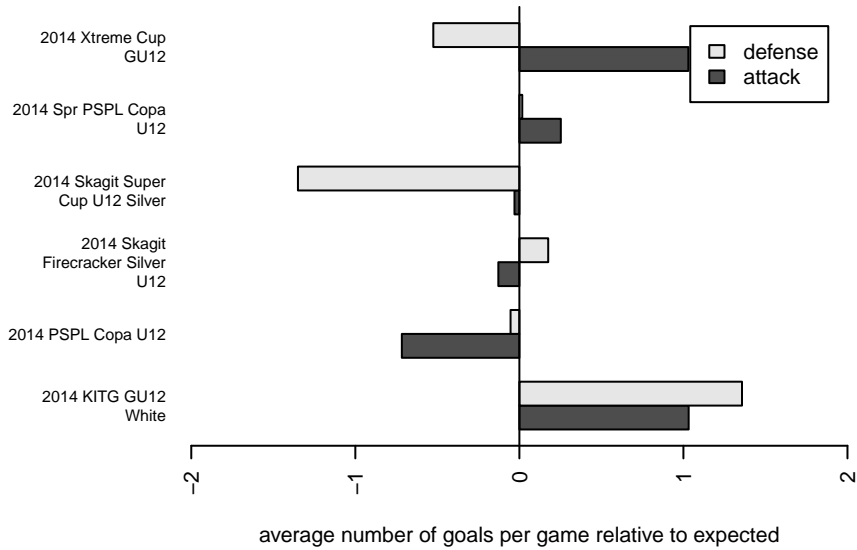

## NW United Classic G02

NW United FC  
 Burlington, WA  
 G02 total strength=326  
 attack=0.27 defense=0.14  
 fall league = PSPL Copa U12  
 spr league = Spr PSPL Copa U12  
 notes= Ortiz 2013, 2014

**attack and defense variance (black dot)  
relative to other teams  
and top 10 in region**

**attack and defense rating  
relative to others at age  
and all opponents in last 13 months**

**Performance relative to 13 month average**